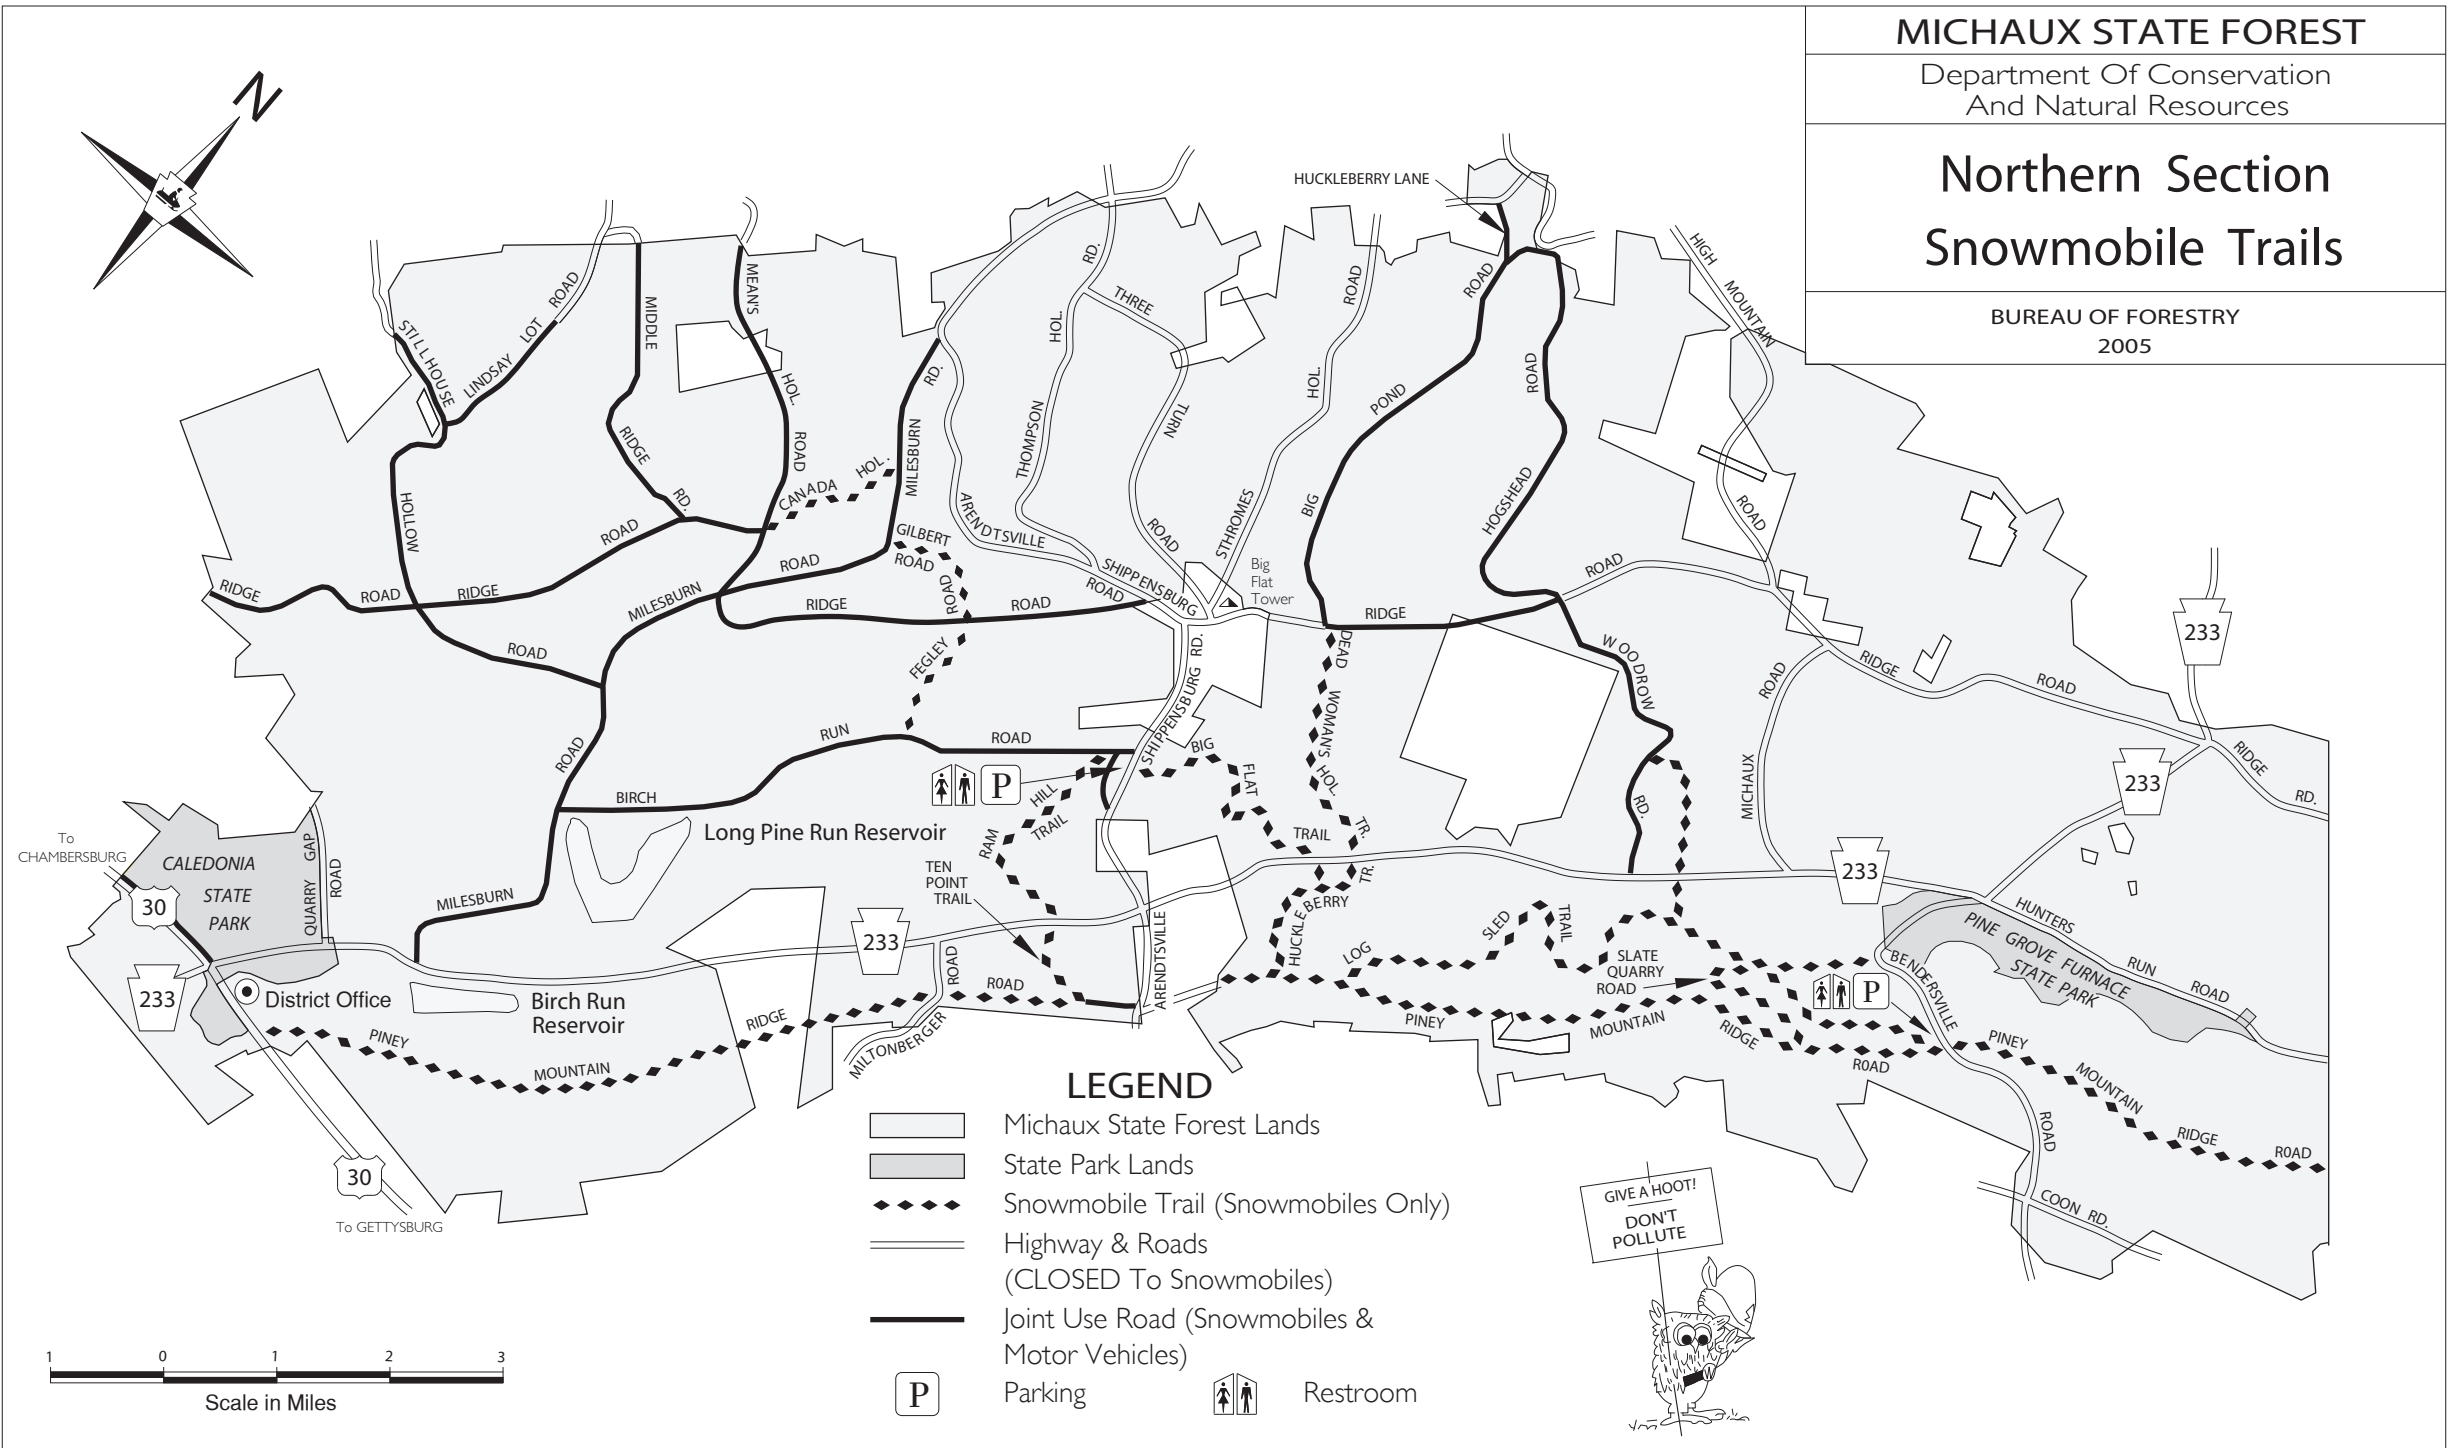

MICHAUX STATE FOREST

Department Of Conservation
And Natural Resources

Northern Section Snowmobile Trails

BUREAU OF FORESTRY
2005

LEGEND

- Michaux State Forest Lands
- State Park Lands
- Snowmobile Trail (Snowmobiles Only)
- Highway & Roads (CLOSED To Snowmobiles)
- Joint Use Road (Snowmobiles & Motor Vehicles)
- Parking
- Restroom