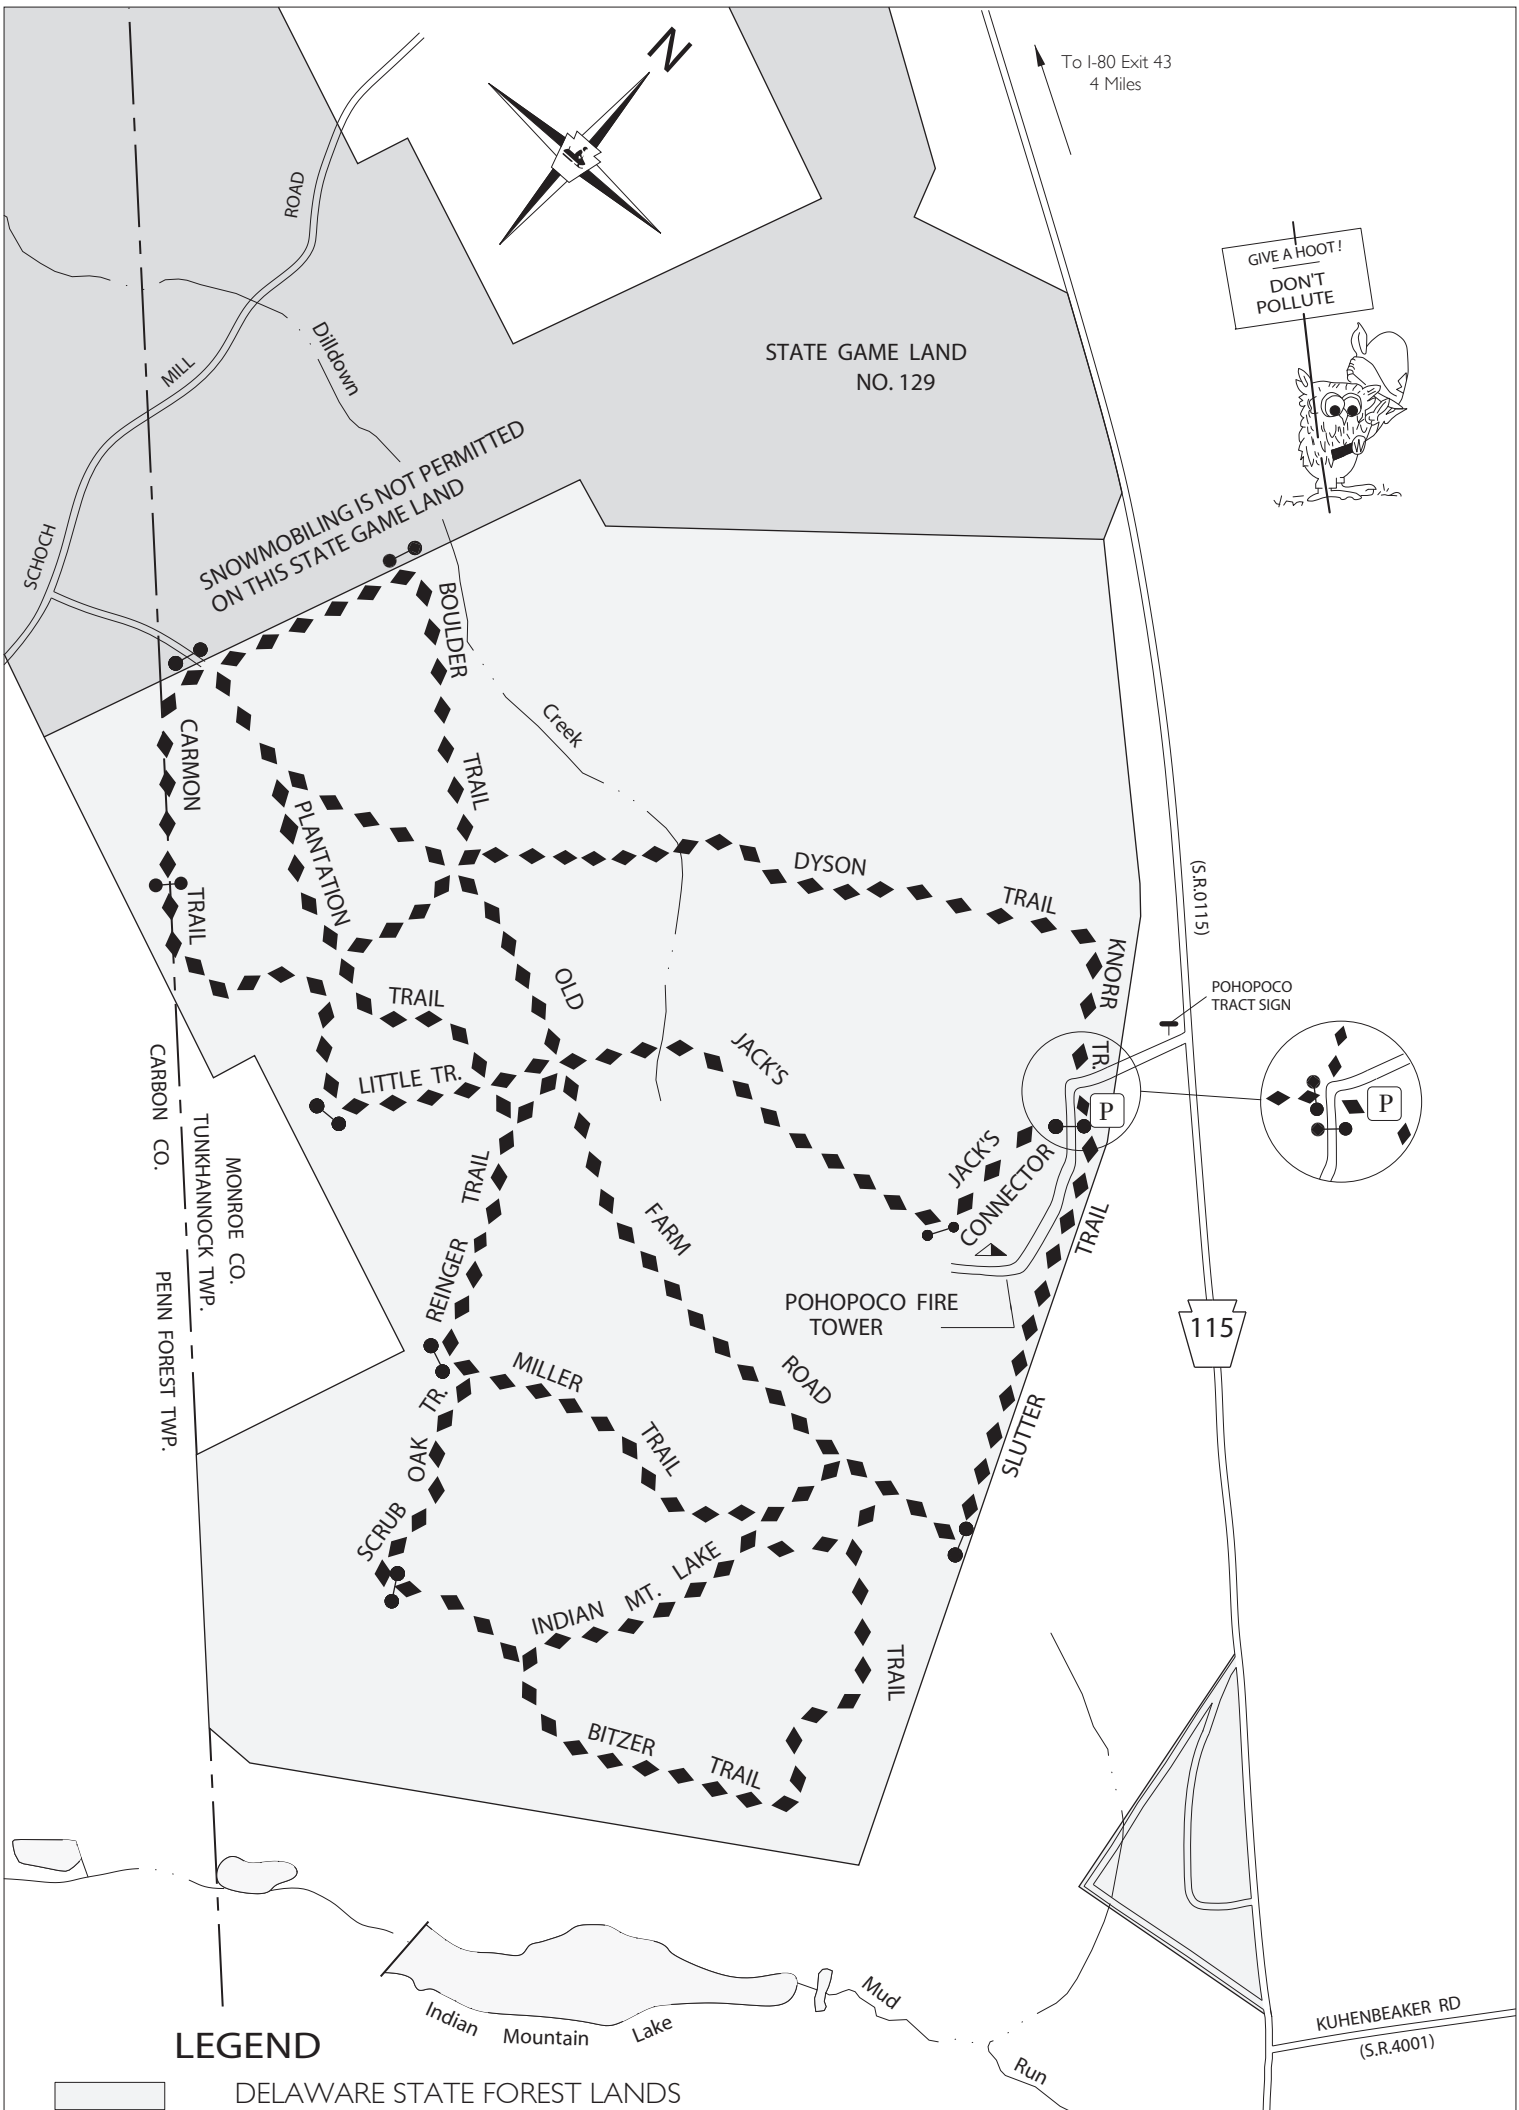

To I-80 Exit 43
4 Miles

GIVE A HOOT!
DON'T POLLUTE

STATE GAME LAND
NO. 129

SNOWMOBILING IS NOT PERMITTED
ON THIS STATE GAME LAND

LEGEND

- DELAWARE STATE FOREST LANDS
- STATE GAME LANDS
- SNOWMOBILES ONLY (Sunrise To Sunset)
- ROADS & HIGHWAYS CLOSED TO SNOWMOBILES
- PARKING
- GATE

DELAWARE STATE FOREST	
Department Of Conservation And Natural Resources	
Dixon Miller Recreation Area Snowmobile Trails	
BUREAU OF FORESTRY	
MONROE COUNTY	2008