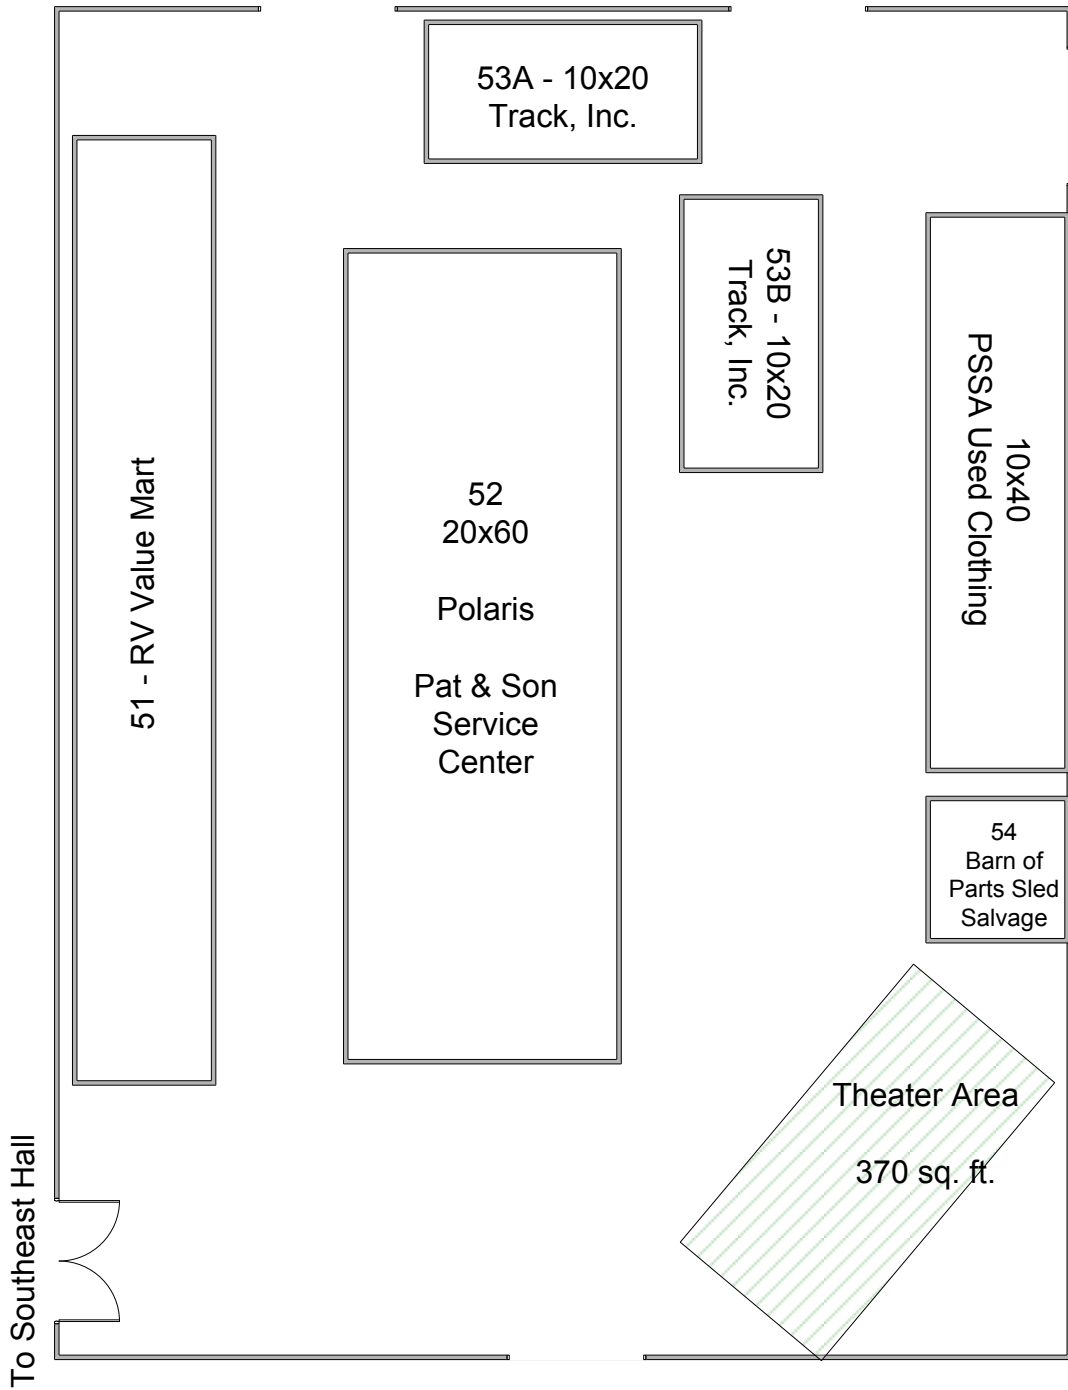

Exhibitors Loading Dock

3-6
Blizzard Manufacturing

Trailers
1430 sq. ft.

1 – 50x84
F&S Yamaha

F&S Marine
1363 sq. ft.

Main Entrance

Main Entrance

NORTH HALL – 150x99

Ceiling Height: 17'6"

FOYER

WEST HALL – 230x58

Ceiling Height: 13' in the center, tapering down over 20 feet to 9'3" at outside walls

BRIGHTBILL ARENA 75x100

Ceiling Height: 20'

Vintage Sled Show

PSSA Auction

To Brightbill
Arena

Overhead Door
Main Entrance

SOUTHEAST HALL – 123x48

Ceiling Height: 10'5"