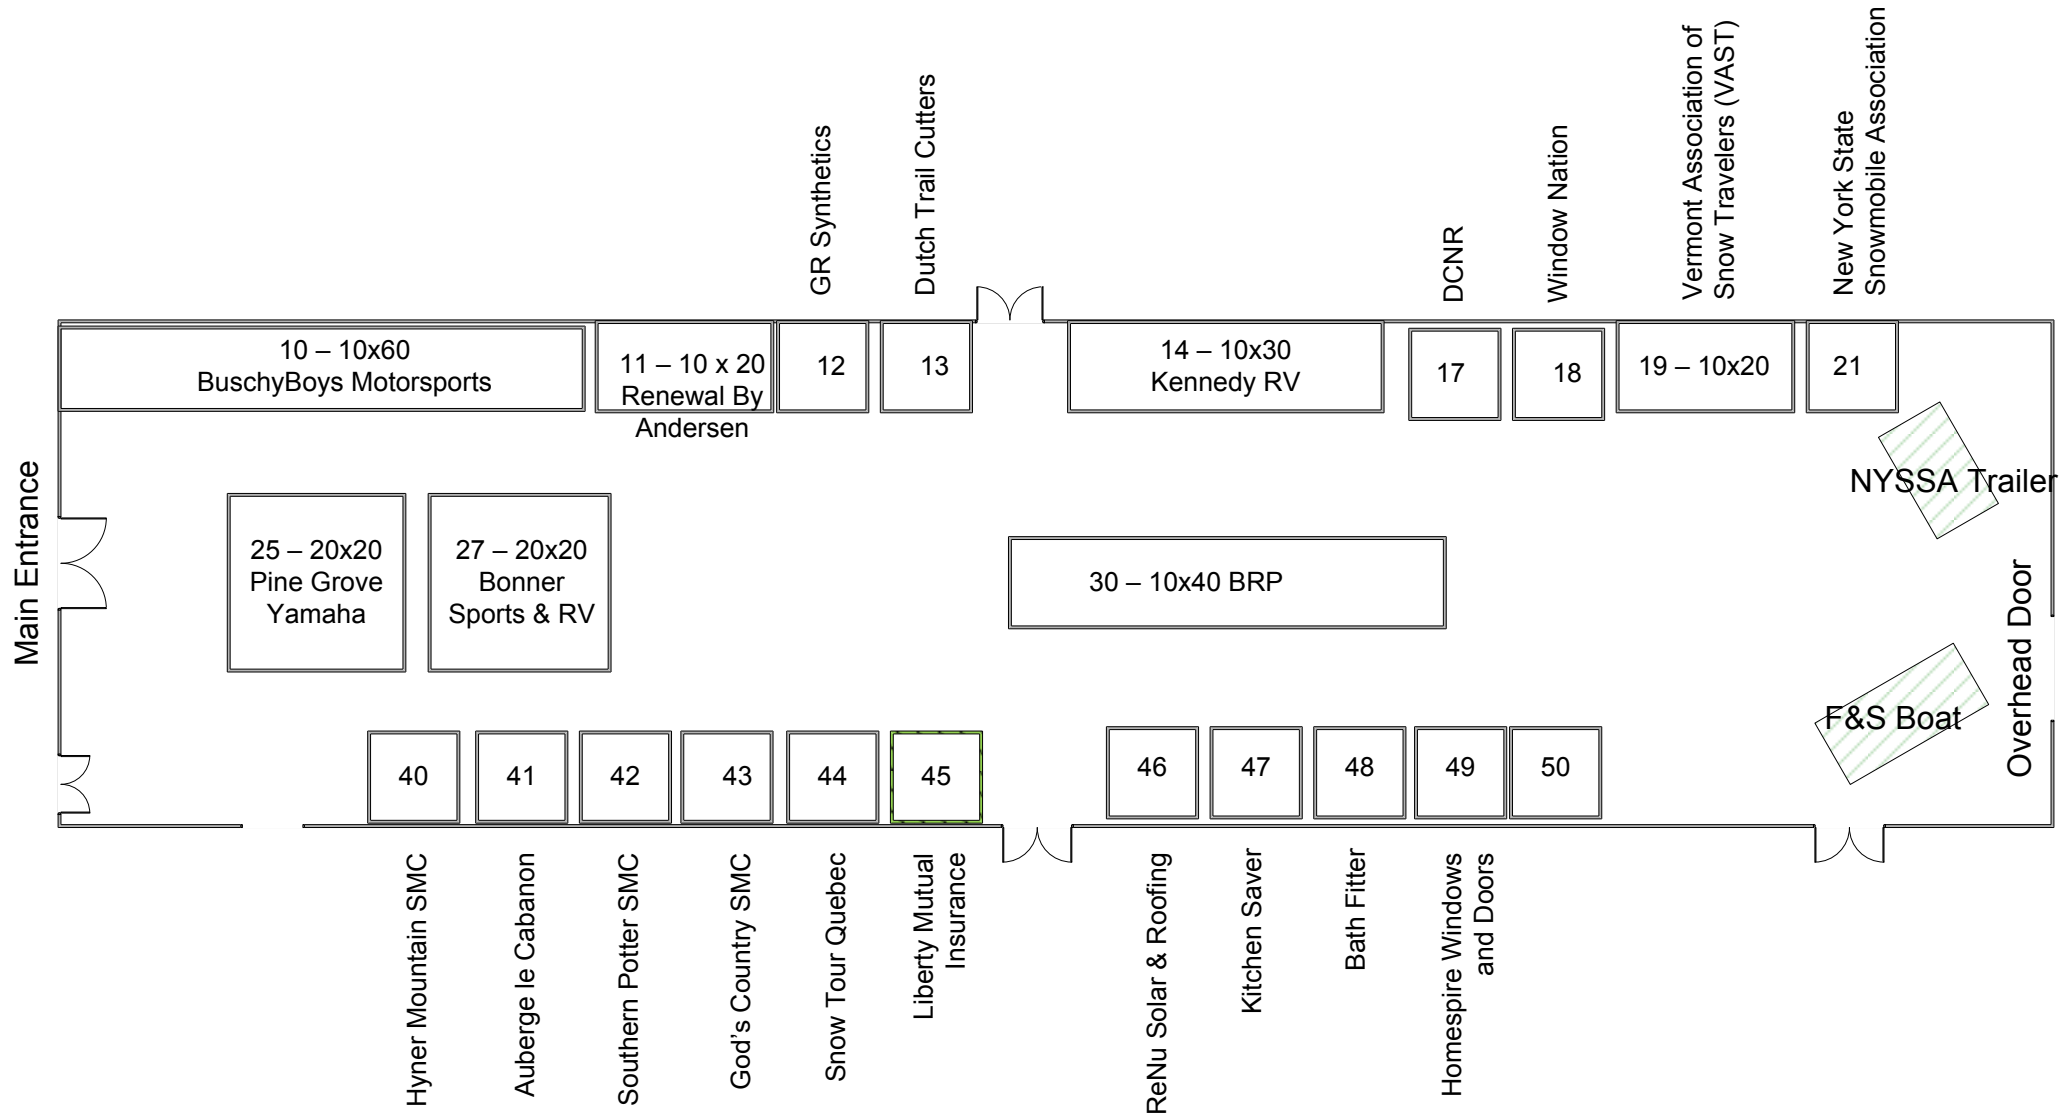

Exhibitors Loading Dock

3-6
Blizzard Manufacturing

Trailers
1430 sq. ft.

1 – 50x84
F&S Yamaha

F&S Marine
1363 sq. ft.

Main Entrance

Main Entrance

NORTH HALL – 150x99

Ceiling Height: 17'6"

FOYER

WEST HALL – 230x58

Ceiling Height: 13' in the center, tapering down over 20 feet to 9'3" at outside walls

BRIGHTBILL ARENA 75x100

Ceiling Height: 20'

Vintage Sled Show

PSSA Auction

To Brightbill
Arena

Overhead Door
Main Entrance

SOUTHEAST HALL – 123x48

Ceiling Height: 10'5"