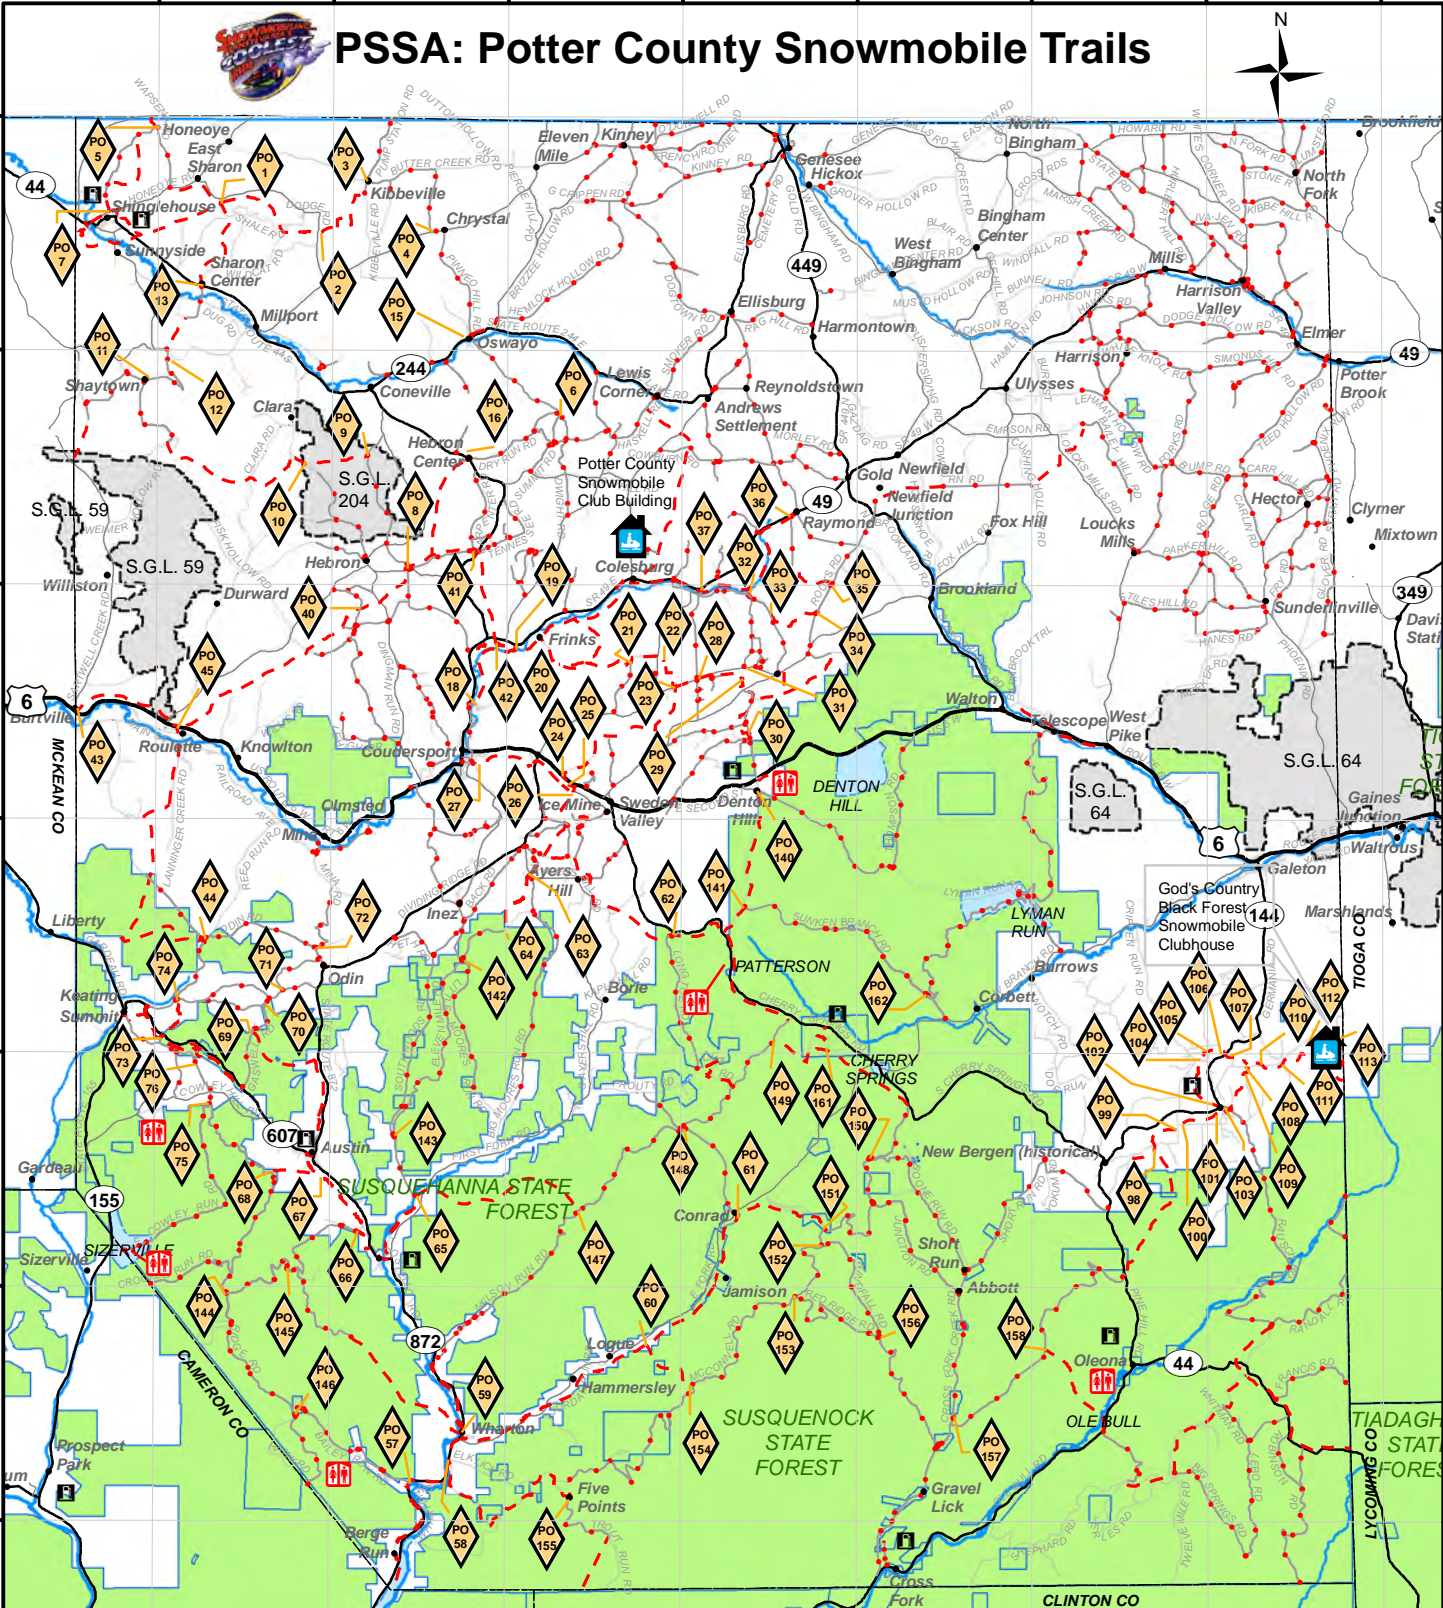

PSSA: Potter County Snowmobile Trails

Legend

- INTERSECTION POST W/NUMBER
- TOWNSHIP ROADS (JOINT USE) DESIGNATED FOR SNOWMOBILING
- SNOWMOBILE TRAIL (SNOWMOBILES ONLY)
- HIGHWAYS AND HARD SURFACE ROADS (CLOSED TO SNOWMOBILES)
- INTERSTATE
- US HIGHWAY
- MAJOR STATE ROUTE
- MINOR STATE ROUTE
- LOCAL ROADS
- COUNTY BOUNDARY
- STATE PARK LAND
- STATE GAME LAND (S.G.L.)
- STATE FOREST LAND

NOTES

1. Map has been created by the Pennsylvania State Snowmobile Association for general reference and recreational use.
2. Snowmobile trails on State Game Lands are only open from the third Sunday in January through April.
3. Snowmobiling is prohibited on any road or trail not designated for use - including posted and marked trails and any private property.
4. Any road to be legally open for snowmobiling must be posted with the appropriate signs.
5. The authors have used their best efforts in its preparation. However, we make no warranty expressed or implied, or assume any legal liability or responsibility for the accuracy, completeness, or usefulness of any information represented.